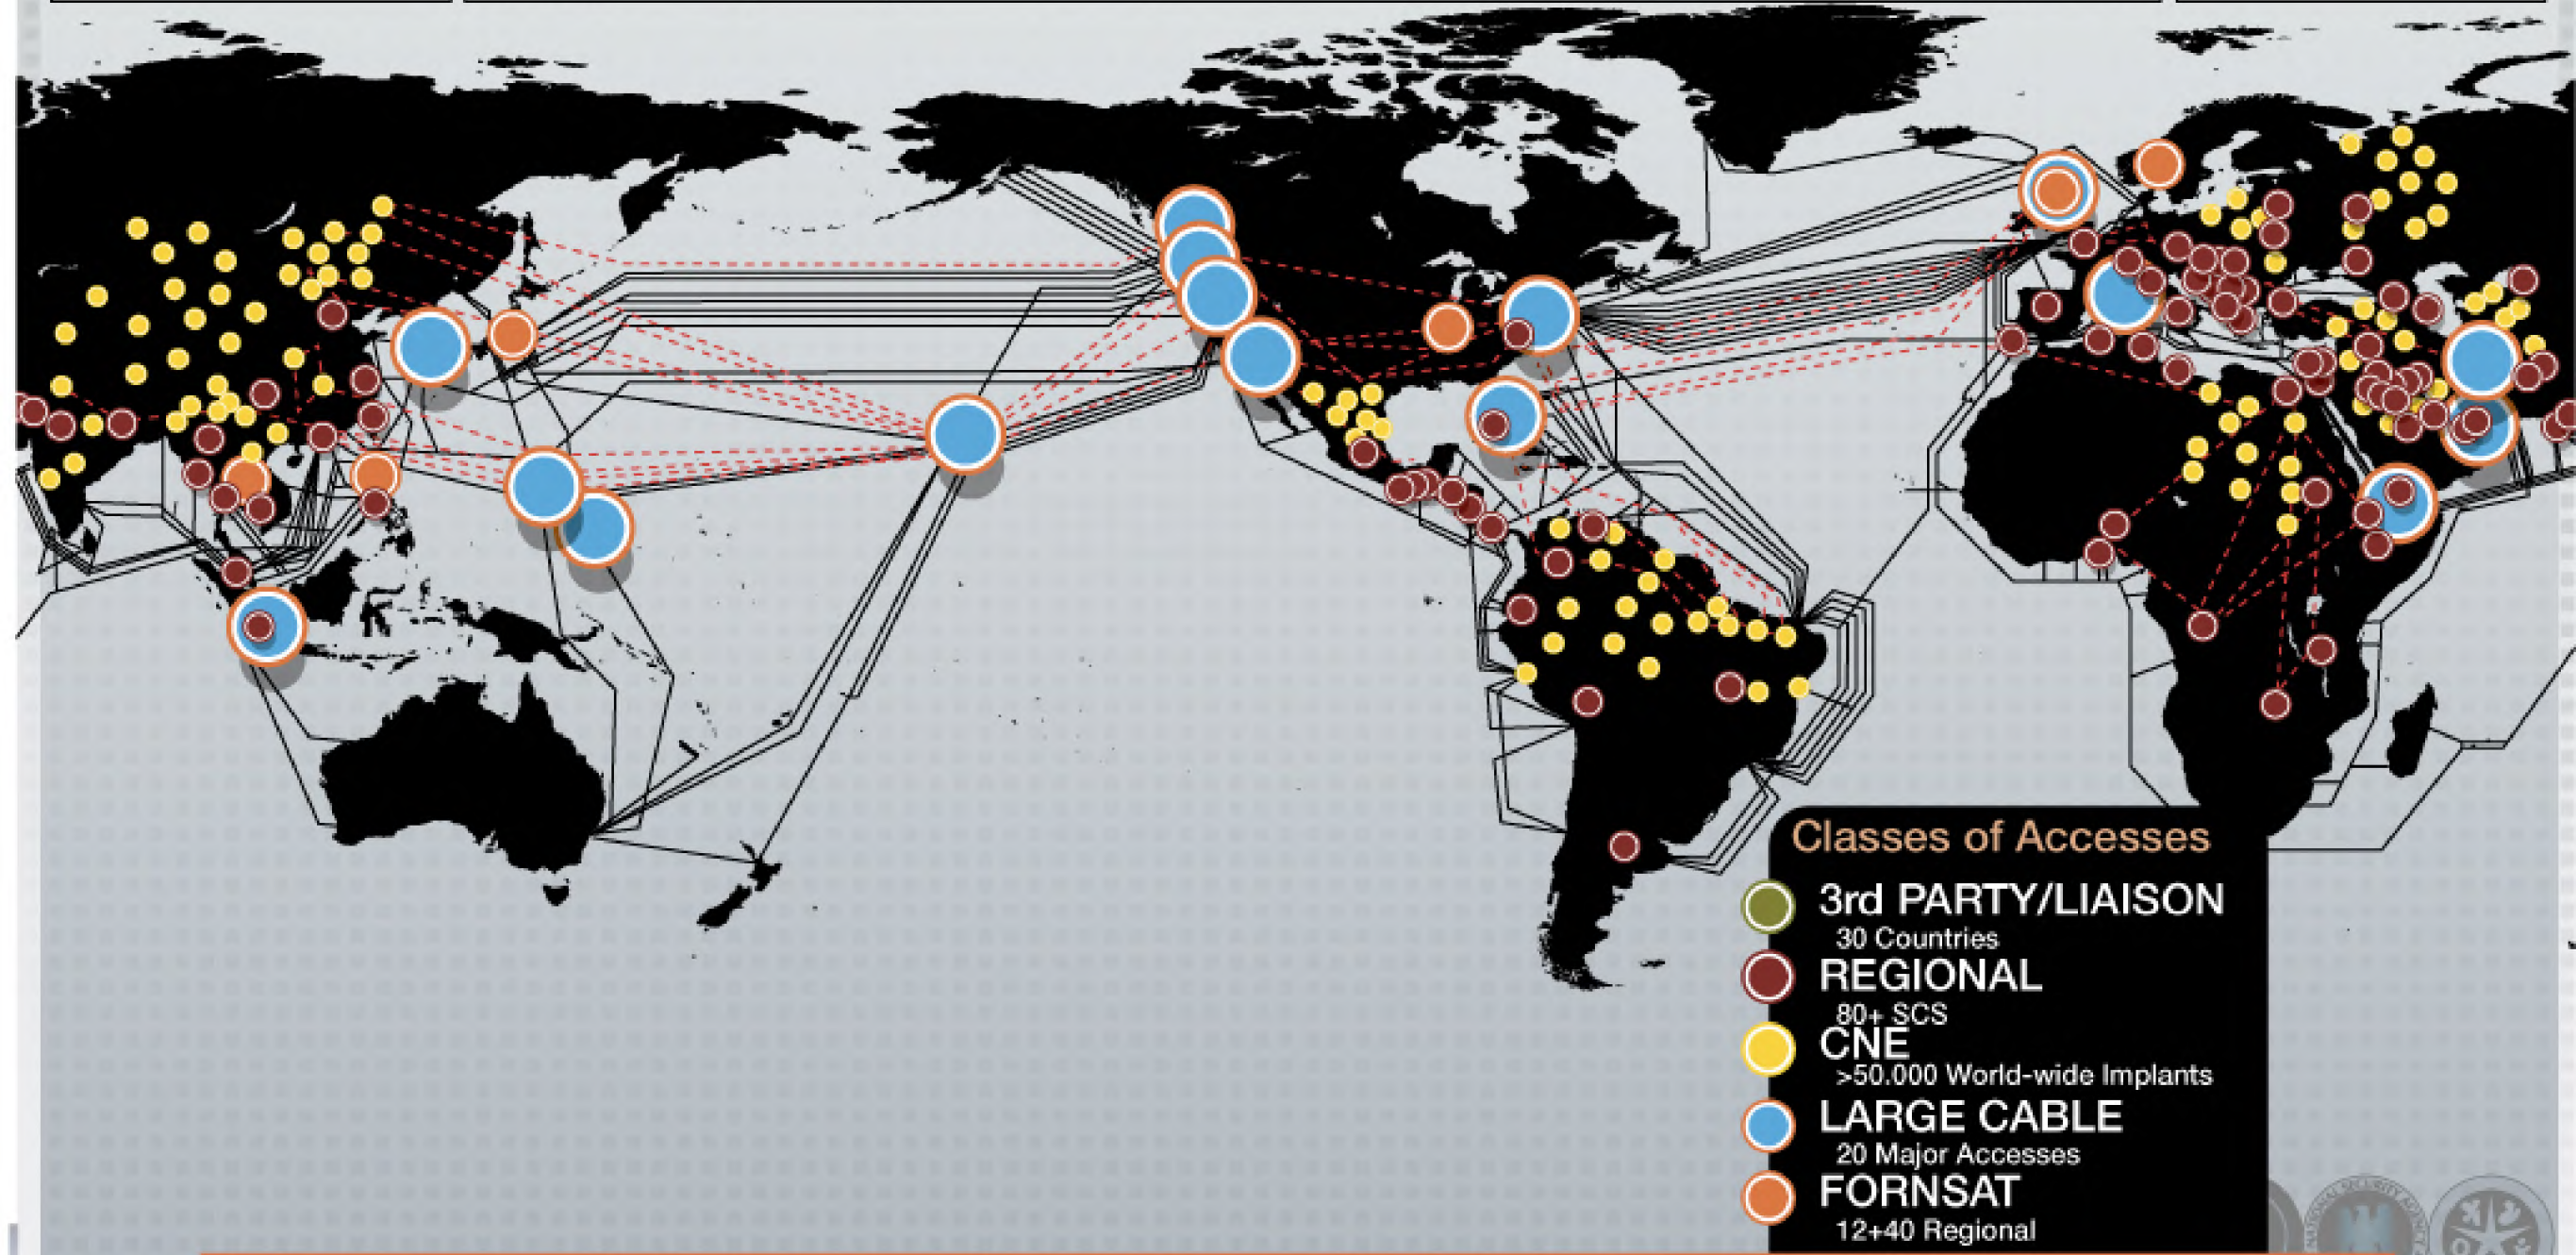

Driver 1: Worldwide SIGINT/Defense Cryptologic Platform

High Speed Optical Cable
Covert, Clandestine or Cooperative Large Accesses
20 Access Programs Worldwide

Regional

Caracas	Havana	Kinshasa	Sofia	Berlin	Pristina	Guatemala City
Tegucigalpa	Panama City	Lusaka	Bangkok	Tirana	RESC	
Geneva	Bogota		New Delhi	Phnom Penh	Milan	
Athens	Mexico City	Budapest	Frankfurt	Sarajevo		
Rome	Brasilia	Prague	Paris			
Quito	Managua	Lagos	Vienna	Rangoon	La Paz	Langley
San Jose				Zagreb	Vienna Annex	Reston

FORNSAT

STELLAR	INDRA
SOUNDER	IRONSAND
SNICK	JACKKNIFE
MOONPEN	CARBOY
NY	TIMBERLIN
LADYLOVE	E

Classes of Accesses

- **3rd PARTY/LIAISON**
30 Countries
- **REGIONAL**
80+ SCS
- **CNE**
>50,000 World-wide Implants
- **LARGE CABLE**
20 Major Accesses
- **FORNSAT**
12+40 Regional